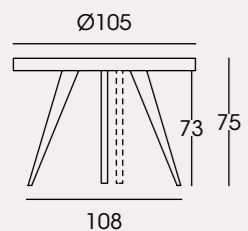

CELINE

By Estudio DOOS

CELINE Ø105 cm
Madera y chapa de roble color natural. | *Oak wood and wood veneer in natural color.*

CELINE Ø105 cm
Madera y chapa de roble color natural. | *Oak wood and wood veneer in natural color.*

CELINE Ø105 + 1ext.50

No son posibles otras medidas.

Estructura: Madera maciza de roble 35 mm. Mecanismos de unión en base a herrajes montados con tornillos.

Encimera: Tablero DM 19 mm chapado en roble cara-contra. Extensible tablero DM 19 mm chapado cara-contra.

Mecanismo apertura: Guía sincronizada de cable de acero. Apertura 540 mm.

Acabados: Catálogo acabados DOOS. Acabados según muestra.

CELINE Ø120 + 1ext.50

Other sizes are not possible.

Structure: 35 mm solid oak wood. Fastening mechanisms based on hardware attached with screws.

Top: 19mm DM board in oak wood veneer, front-back. Extending part made of 19 mm DM board in wood veneer, front-back.

Extension mechanism: Synchronized guide of steel cable. 540 mm opening.

Finishes: DOOS finishes catalogue. Finishes according to sample.